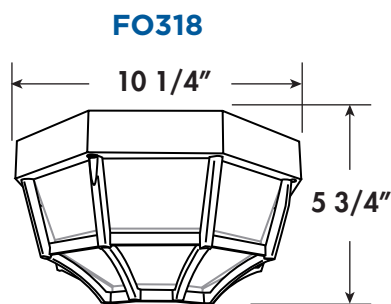

- Available in LED, Incandescent & GU24
- Ceiling Mount
- Fade & Rust Resistant Composite Construction
- UL Listed for Damp Locations
- Standard Pack QTY: 6

OCTAGON

EXAMPLE # FO318-G13-WFL

STYLE #	LIGHT SOURCE	BODY	DIFFUSER	OPTIONS
FO318	EOS LED 120V AC, 50/60 Hz, HPF, 50,000 HRS L70*, AMBIENT OP TEMP -40°C TO +40°C, 5 YEAR WARRANTY, DIMMABLE, ENERGY STAR	W -White B - Black	ACRYLIC F -Glare Free Frost	N/A
	LE800 - 13W, 80 CRI >88 Lumens Per Watt**	W -1140lm 3000K C -1280lm 4000K		
	LE1200 - 14W, 80 CRI >102 Lumens Per Watt**	W -1430lm 3000K C -1500lm 4000K		
	LE1800 - 22W, 80 CRI >88 Lumens Per Watt**	W -1950lm 3000K C -2130lm 4000K		
	INCANDESCENT, MEDIUM BASE, 120V I75-1 X 75W Max	W -White B - Black	ACRYLIC F -Glare Free Frost	LED LAMP, 3 YEAR WARRANTY DIMMABLE, ENERGY STAR LWE -A19/E26, 80CRI, 3000K LCE -A19/E26, 80CRI, 4000K
GU24 BASE, 120V G13-1 X 13W G18-1 X 18W G26-1 X 27W	W -White B - Black	ACRYLIC F -Glare Free Frost	L -CFL, 2700K	