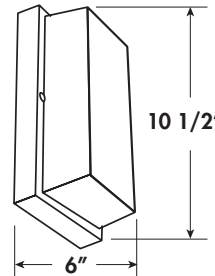

- Available in LED & Incandescent
- White Powder Coated Aluminum
- Wall or Ceiling Mount
- UL Listed for Wet Locations
- Standard Pack QTY: 6

SENTINEL - SHORT & MEDIUM

FS112

EXTENDS: 4 1/4"
HCMT: 3 7/8"

FS113