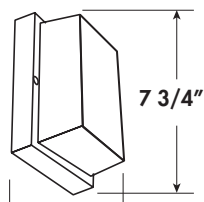

- Available in LED & Incandescent
- White Powder Coated Aluminum
- Wall or Ceiling Mount
- UL Listed for Wet Locations
- Standard Pack QTY: 6

SENTINEL - SHORT & MEDIUM

FS112

EXTENDS: 4 1/4"
HCMT: 3 7/8"

FS113