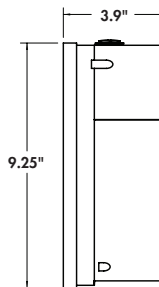

EXAMPLE # FL148-LE800C-ZF

STYLE #	LIGHT SOURCE	BODY	DIFFUSER	OPTIONS
FL148	EOS LED 120V AC, 50/60 Hz, HPF, 50,000 HRS L70*, AMBIENT OP TEMP -40°C TO +40°C, 5 YEAR WARRANTY, DIMMABLE, ENERGY STAR	Z-Bronze	POLYCARBONATE F- Glare Free Frost	M-Motion Sensor (not Energy Star qualified) Photocell Included Standard
	LE800-13W, 80 CRI >98 Lumens Per Watt**			C-1280lm 4000K

*DATA PER LM79/LM80/TM21 AVAILABLE UPON REQUEST

**ESTIMATED FROM LED SOURCE

SEE PAGE 112 FOR DIMMER COMPATIBILITY