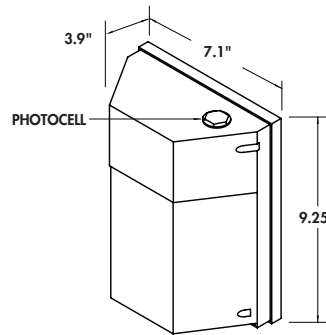

FL148

HCMT: 4.5"