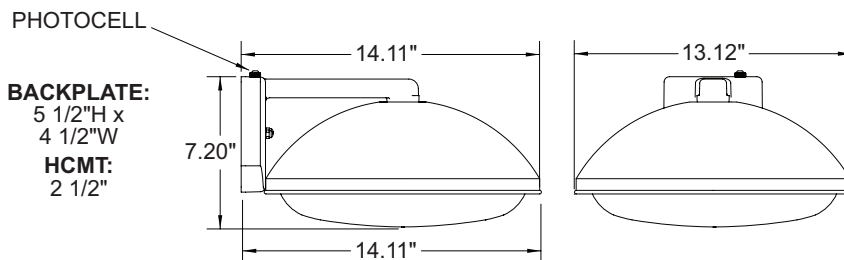

- Available in Dedicated LED
- Bronze Powdercoated Aluminum Body
- Polycarbonate Lens
- Wall Mount
- Photocell Included
- ETL Listed for Wet Locations

## DECO AREA

RoHS  
compliant

EXAMPLE # FD154-LE5000C-ZCP

STYLE #	LIGHT SOURCE	BODY	DIFFUSER	OPTION
<b>FD154</b>	EOS LED 120V AC, 50/60 Hz, HPF, 50,000 HRS L70*, AMBIENT OP TEMP -40°C TO +40°C, 5 YEAR WARRANTY <b>LE5000</b> - 52W, 80 CRI >96 Lumens Per Watt**	<b>Z</b> -Bronze	<b>POLYCARBONATE</b> <b>C</b> - Clear	<b>P</b> -Photocell  Photocell Included Standard