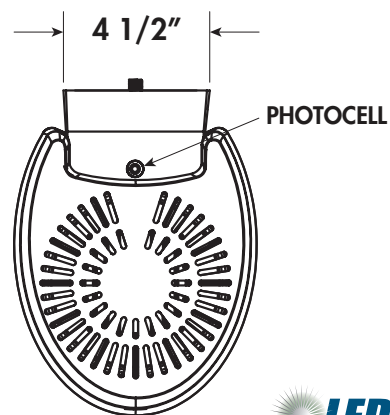

- Available in Dedicated LED
- Fade & Rust Resistant Composite Construction
- Wall Mount
- Photocell Included
- ETL Listed for Wet Locations

AREA SECURITY LIGHT

FS175

HCMT:
2"

5 1/4"

RoHS
compliant

EXAMPLE # FS175-LE2600C-ZCP

STYLE #	LIGHT SOURCE	BODY	DIFFUSER	OPTION
FS175	EOS LED 120V AC, 50/60 Hz, HPF, 50,000 HRS L70+, AMBIENT OP TEMP -40°C TO +40°C, 5 YEAR WARRANTY, DIMMABLE, ENERGY STAR  LE2600 - 33W, 80 CRI >70 Lumens Per Watt**	Z- Bronze	ACRYLIC C- Clear	P-Photocell Photocell Included Standard