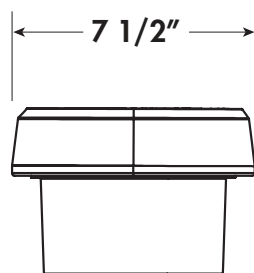

- Available in Dedicated LED
- Fade & Rust Resistant Composite Construction
- Wall Mount
- Photocell Included
- ETL Listed for Wet Locations

AREA SECURITY LIGHT

FS175

HCMT:
2"

5 1/4"

RoHS
compliant

EXAMPLE # FS175-LE2600C-ZCP