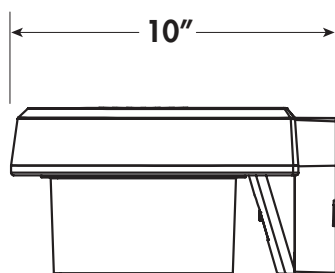

- Available in Dedicated LED
- Fade & Rust Resistant Composite Construction
- Wall Mount
- Photocell Included
- ETL Listed for Wet Locations

AREA SECURITY LIGHT

FS175

HCMT:
2"

5 1/4"

RoHS
compliant

EXAMPLE # FS175-LE2600C-ZCP